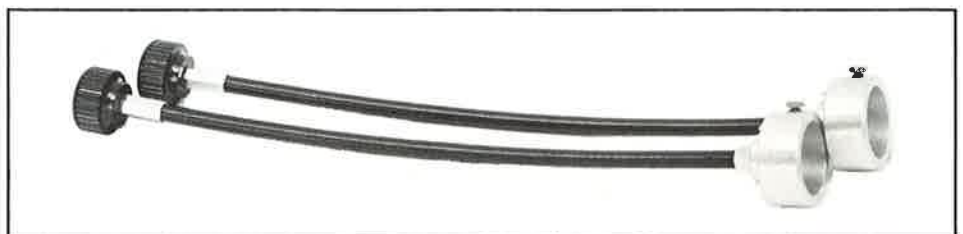

16689 FLEXIBLE CABLES FOR SLOW MOTION CONTROLS
A desirable accessory for added convenience and extra comfort. This pair of flexible cables fits the knobs for the slow motion azimuth and altitude controls. When attached, the cables operate as "remote controls" at your fingertips, without reaching. . . $15.00