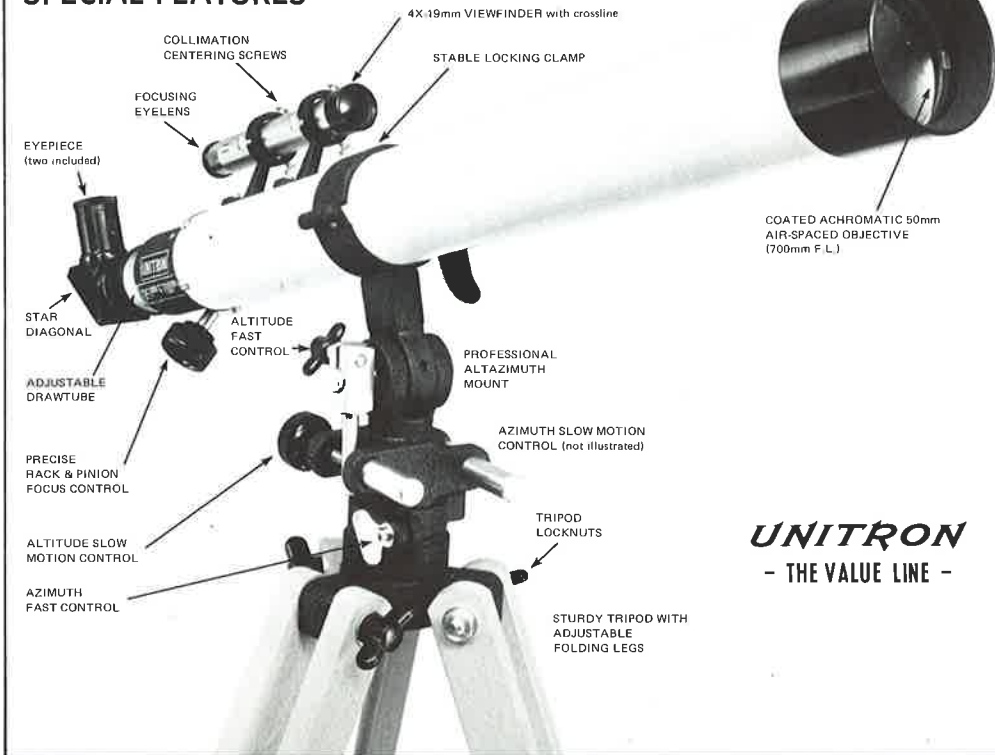

SPECIAL FEATURES

NEW UNITRON 2" ALTAZIMUTH REFRACTOR . . . . . THE TELESCOPE FOR THE DISCERNING BEGINNER IN ASTRONOMY

Prod. No. 16550: Unitron 2" altazimuth refractor telescope, Model 105, with coated achromatic 50mm air-spaced objective (700mm F.L.). Altazimuth mount with both fast, and precise slow controls, for azimuth and altitude motions. Sturdy wood tripod with folding legs. 4X-19mm viewfinder with crossline, in brackets with collimation centering screws. Drawtube plus rack and pinion focusing control. Two eyepieces: Achromatized 9mm (78X) and Ramsden 25mm (28X). Star diagonal eyepiece holder. Operating instructions. Easily portable: 15 lbs. in heavy-duty carton, 9 lbs. set-up for observing. Complete as described.

UNITRON
- THE VALUE LINE -

$195

suggested retail