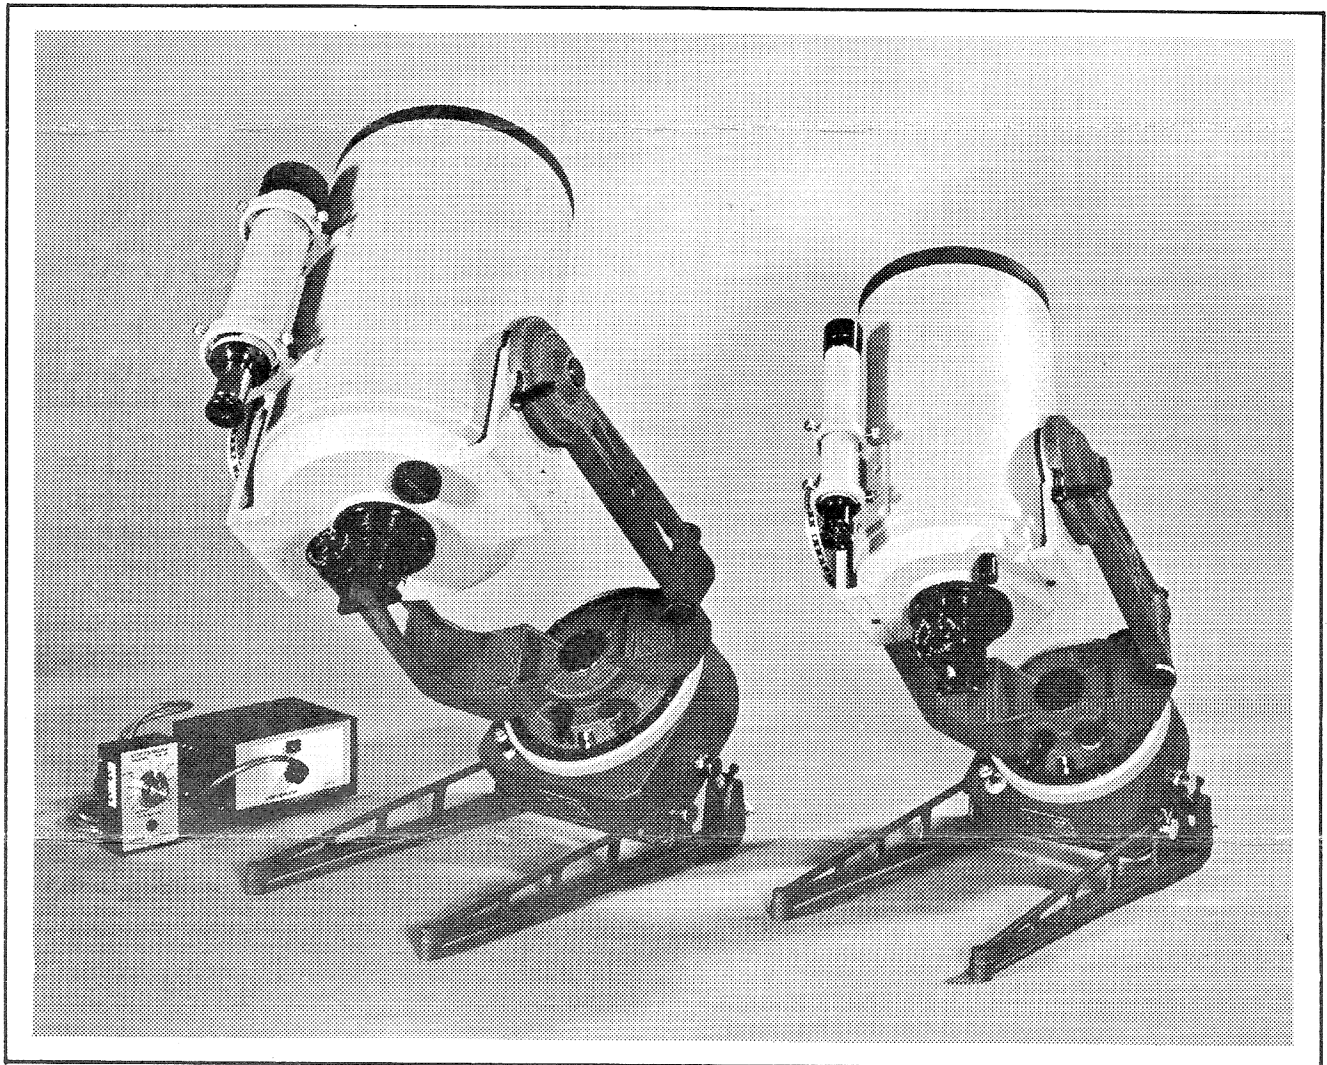

DYNAMAX 6

EXPLORE THE UNIVERSE . . . OR THE WORLD AROUND YOU!

Whether you are an Amateur Astronomer, Astrophotographer, Nature Enthusiast, Telephotographer or Observer, the superb new Dynamax 6 will add new dimensions to your viewing pleasures! Close-couple your 35mm, SLR camera and you now own the world's sharpest 6", f/10 astrocamera — telephoto lens combination.

DYNAMAX 8

DYNAMAX 6

One glance tells you that this stunning new Dynamax shows the careful craftsmanship, advance design and extra finishing touches that set it apart from other instruments of this type. This superb telescope combines utmost portability with unmatched versatility and performance in an aperture that puts it in a class by itself.

CRITERION MANUFACTURING COMPANY

FEATURES . . .

THE MOST PORTABLE 6" TELESCOPE IN THE WORLD!

The incredibly compact size of this rugged 6" allows you to take it with you wherever you go.

Imagine being able to bring a complete observatory with you on your next vacation! Just

The Dynamax 6 is not just a 6" visual telescope. Attach your present 35mmSLR camera and this versatile instrument becomes the world's sharpest 6" f/10 telephoto lens for daytime use. A complete line of accessories permit observatory quality photographs of moon, planets, or deep sky objects.